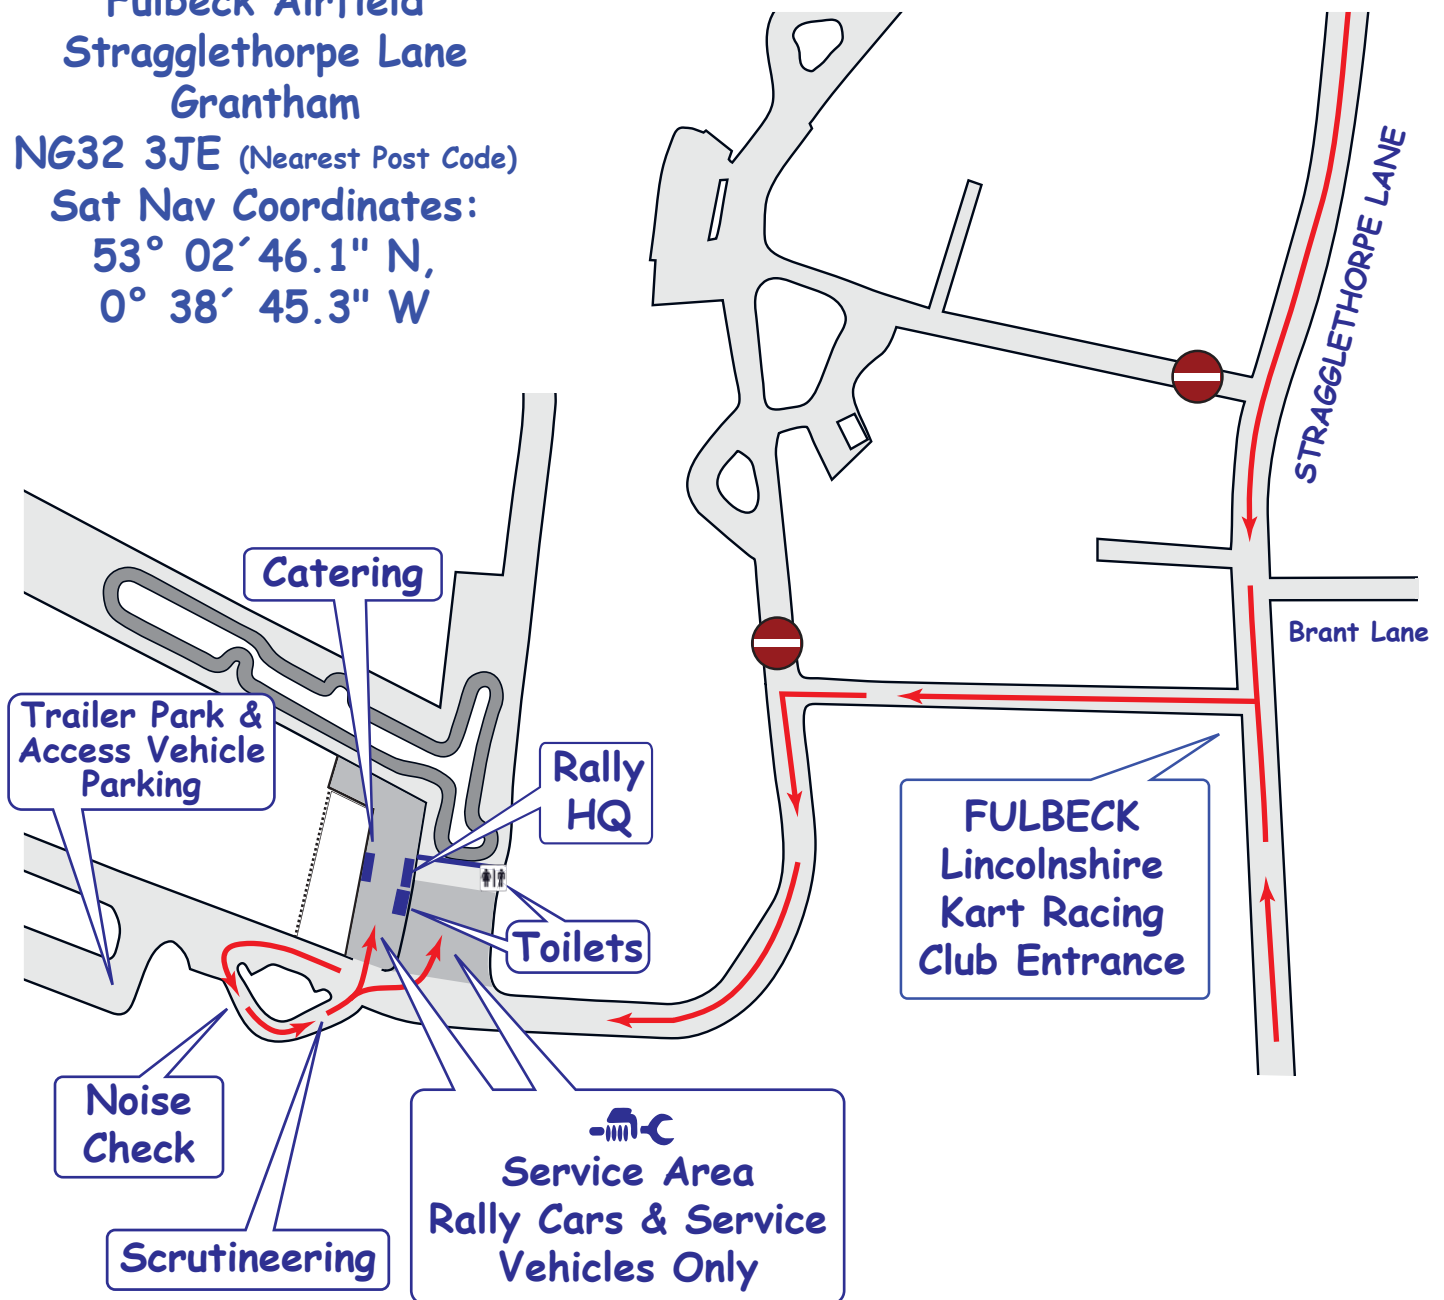

# Eastwood & District Motor Club The Harold Palin Memorial Stages Rally

Fulbeck Airfield  
Sunday 8<sup>th</sup> October 2017  
Service Plan

Fulbeck Airfield  
Stragglethorpe Lane  
Grantham  
NG32 3JE (Nearest Post Code)  
Sat Nav Coordinates:  
53° 02' 46.1" N,  
0° 38' 45.3" W

Diagrams are issued for guidance and are not to scale