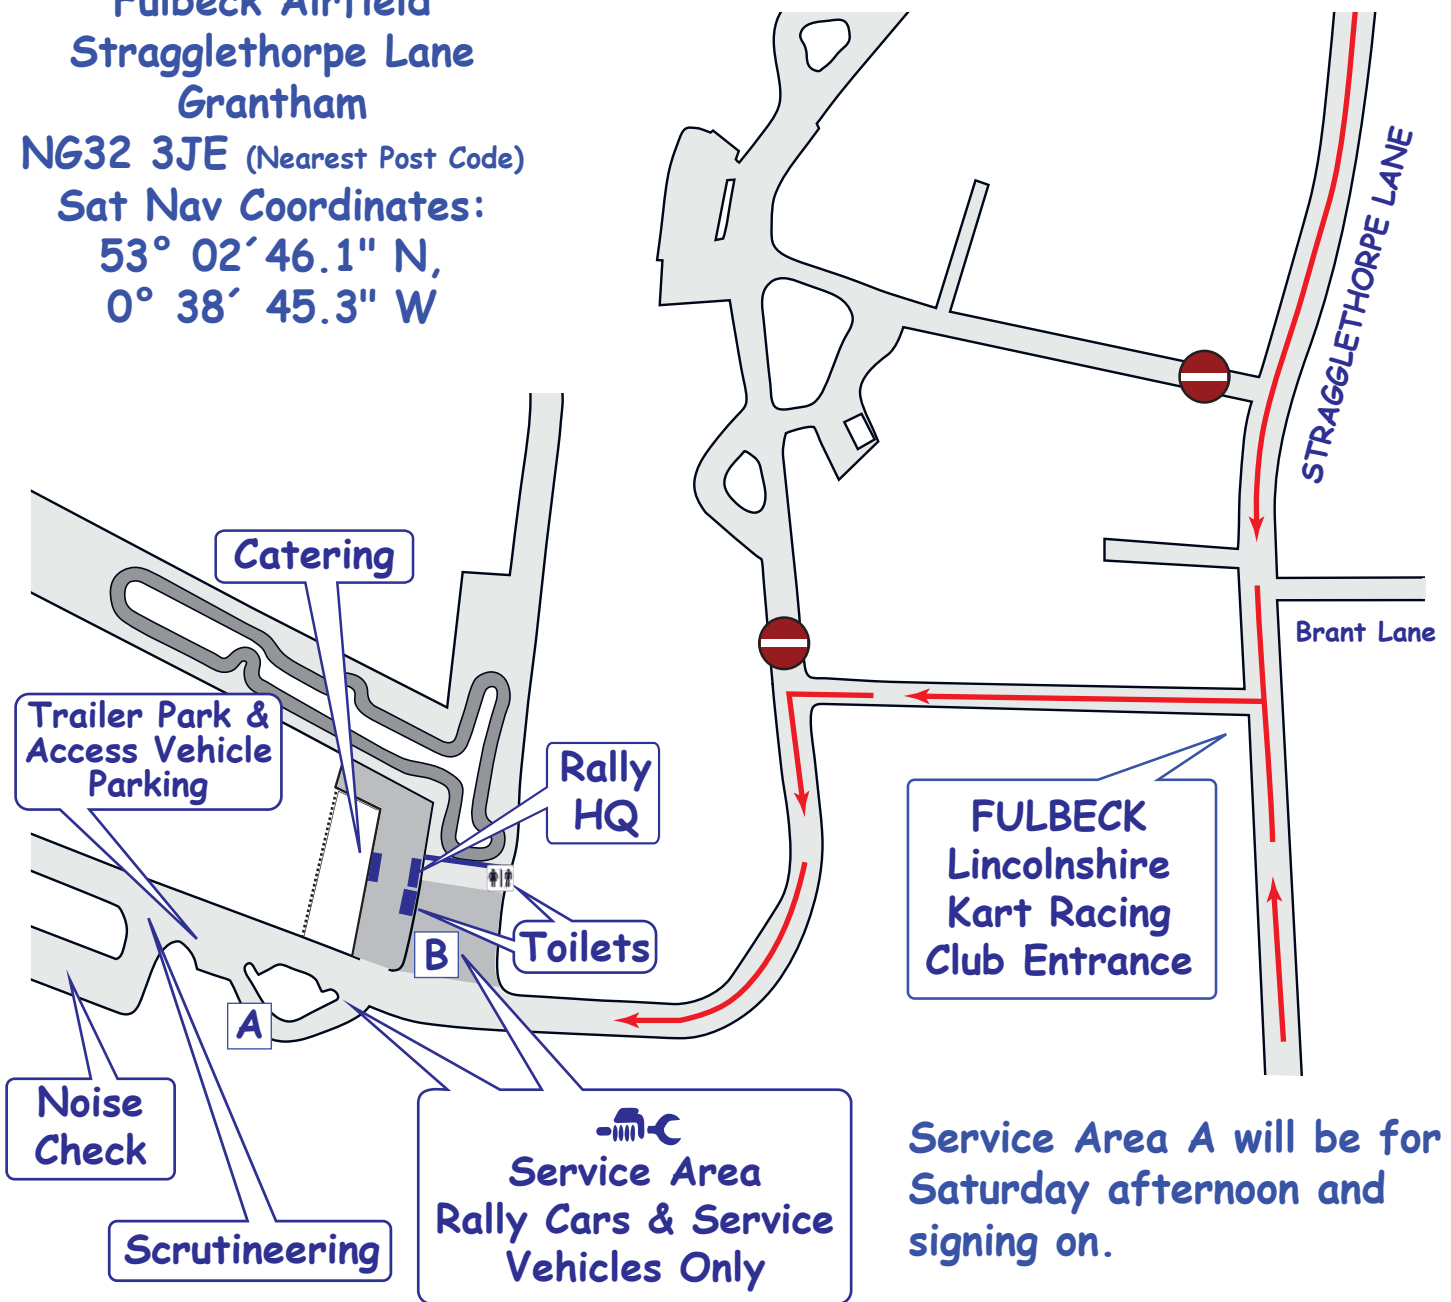

Eastwood & District Motor Club The Harold Palin Memorial Stages Rally

Fulbeck Airfield
Sunday 7th October 2018
Service Plan

Fulbeck Airfield
Stragglethorpe Lane
Grantham
NG32 3JE (Nearest Post Code)
Sat Nav Coordinates:
53° 02' 46.1" N,
0° 38' 45.3" W

Service Area A will be for Saturday afternoon and signing on.

Service Area B has no access before 7pm & after the Kart race