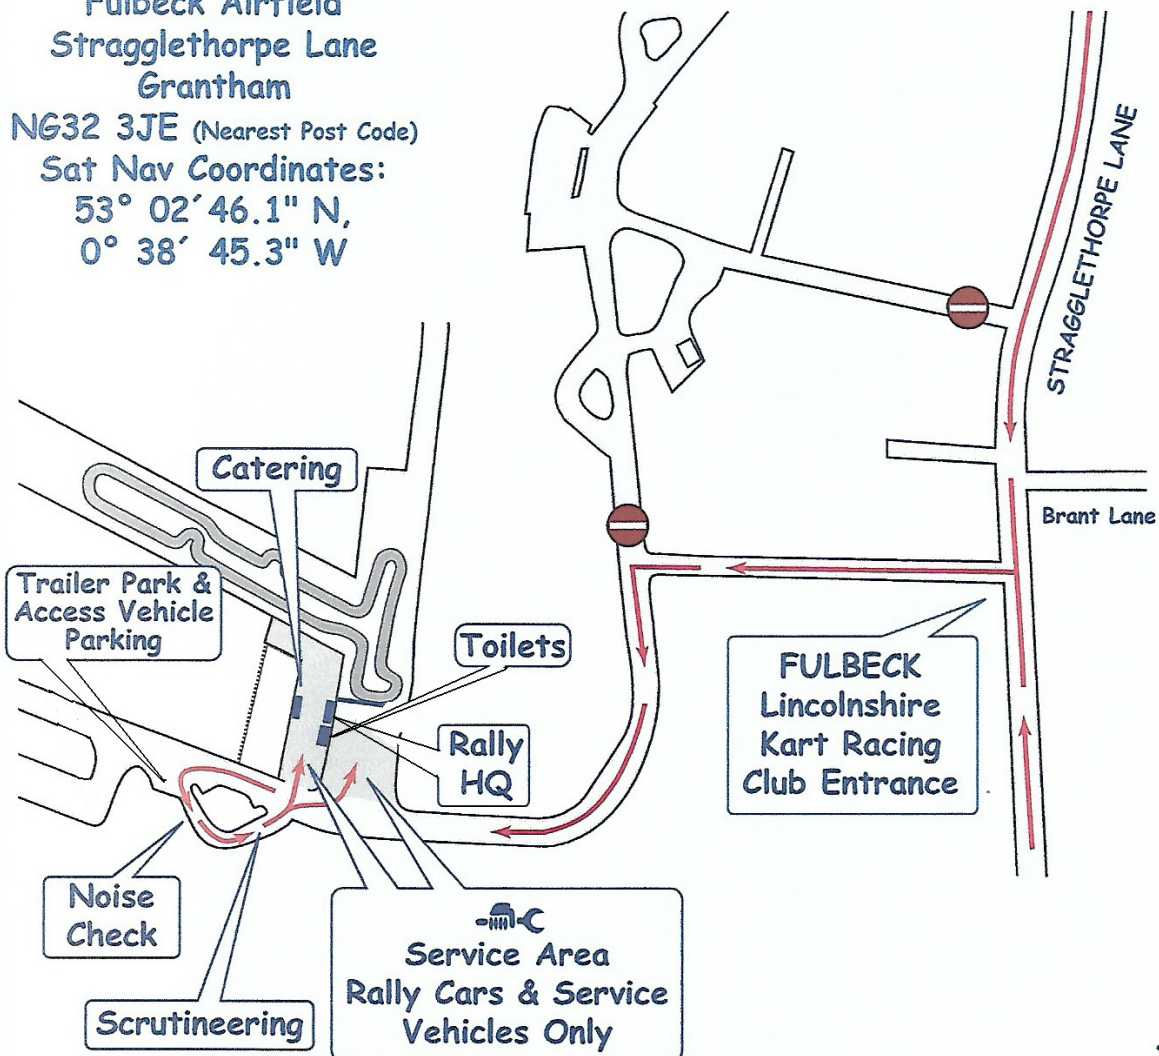

Eastwood & District Motor Club Phoenix Stages Rally

Fulbeck Airfield

Sunday 5th August 2018

Service Plan

Fulbeck Airfield
Stragglethorpe Lane
Grantham
NG32 3JE (Nearest Post Code)
Sat Nav Coordinates:
53° 02' 46.1" N,
0° 38' 45.3" W